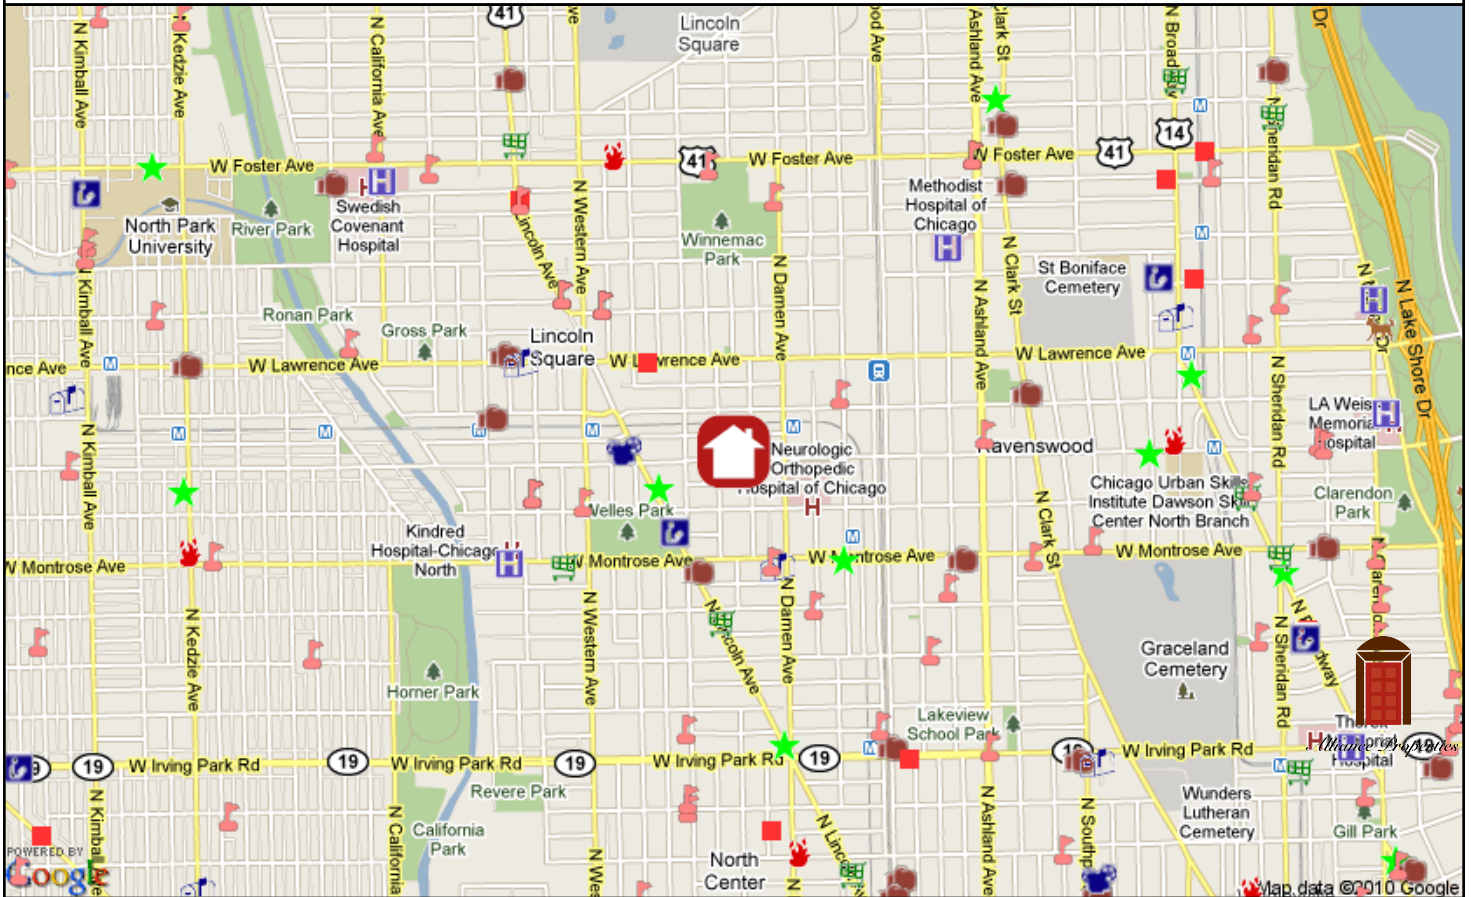

Home-Turf Report for 2120 w wilson chicago il

Prepared by: Jim Flanders // Alliance Properties // 7734542116 // jflanders02@sbcglobal.net

© 2001-2010 Home-Turf Marketing Systems, L.L.C. // Visit www.hometurfonline.com or call (800) 689-1652

City Ward#: 47

Alderman: Eugene C. Schulner
4237 N. Lincoln Ave., 60618, 773-348-8400

Nearest Public High Schools:

Amundsen High, 5110 N Damen Av, 0.7mi N
Lake View High, 4015 N Ashland Av, 1.0mi SE

Nearest Private High Schools:

Jane Addams, 1800 W Cuyler Ave, 0.8mi SE
St Benedict High, 3900 N Leavitt St, 0.9mi S
Lawrence Hall Youth Services, 4833 N Francisco Ave, 1.0mi W

Nearest Public Elementary Schools:

Mcperson Elem., 4728 N Wolcott Av, 0.3mi NE
Waters Elem., 4540 N Campbell Av, 0.5mi W

Nearest Private Elementary Schools:

North Park Elem., 2017 W Montrose Ave, 0.3mi S
Queen Of Angels, 4520 N Western Ave, 0.4mi W

Nearest Daycare Centers:

Adler Schools, 2239 W Lawrence Ave, 0.3mi NW
Little Angels Day Care II, 5117 N Lincoln Ave, 0.8mi NW
Apple Tree Learning Center, 1733 W Irving Park Rd, 0.9mi SE

Nearest Public Library:

Sulzer Regional, 4455 N Lincoln Ave, 312-744-7616, 0.3mi SW

Nearest Hospital:

Kindred Hospital Chicago North, 2544 W Montrose Ave, 0.6mi SW

Nearest Major Grocery Stores:

Jewel, 4250 N Lincoln Ave, 0.4mi S
Aldi, 2431 W Montrose Ave, 0.5mi SW
Trader Joe's, 3745 N Lincoln Ave, 1.1mi S

Nearest Movie Theaters:

Davis Theatre, 4614 N Lincoln Ave, 0.3mi W
Music Box, 3733 N Southport Ave, 1.4mi SE

Nearest Health Clubs:

Curves, 4351 N Lincoln Ave, 0.3mi S
Bloom Yoga Studio, 4663 N Rockwell, 0.6mi W

Nearest Starbucks:

4553 N Lincoln Ave, 0.2mi SW

Nearest CTA Station:

Damen, Brown Line, 0.2mi NE

Nearest Metra Station:

Ravenswood, 0.4mi NE
Nearest Fire Station: 0.8mi NW

- Starbucks
- Health Club
- Dog Park
- Day Care
- Major Grocery
- Library
- Hospital
- Post Office
- Theater
- Fire Station
- School
- CTA Station
- Metra Station
- City Park

Home-Turf Marketing Systems, L.L.C. and the users of Home-Turf assume no responsibility for any loss or impact resulting from the use of this information. No representations are made regarding the accuracy of the information provided. All data is subject to change and should be verified with local sources.